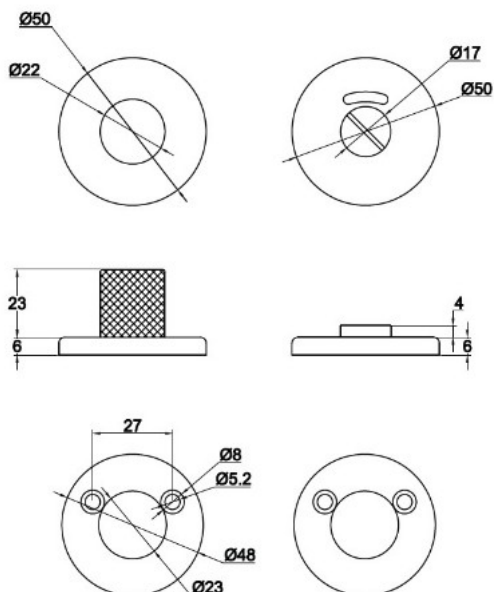

PRODUCT SHEET

Description:

Thumbturn & Release "House" Brushed Brass, SS-304, W/ Indicator F/38-45mm Doors, CC:27mm
Mounting Plate, 2 Pcs., Cut Off Screws M4x60mm + 2 Pcs. Sleeve Nuts M4x16mm, 1 Pcs

Item number:

22.23.302-0

Units	Box	Carton	HS Code	Barcode
Set	1	9	8302411000	 5704866521345

SISO A/S

Mileparken 11
DK-2740 Skovlunde
Denmark
VAT: 24786013

Phone +45 45 830 900

www.siso.dk
siso@siso.dk

Danske Bank
Nytorv Branch
Copenhagen
SWIFT: DABADKKK

Account no.
4180 3112 112936
IBAN Account
DK7230003112112936